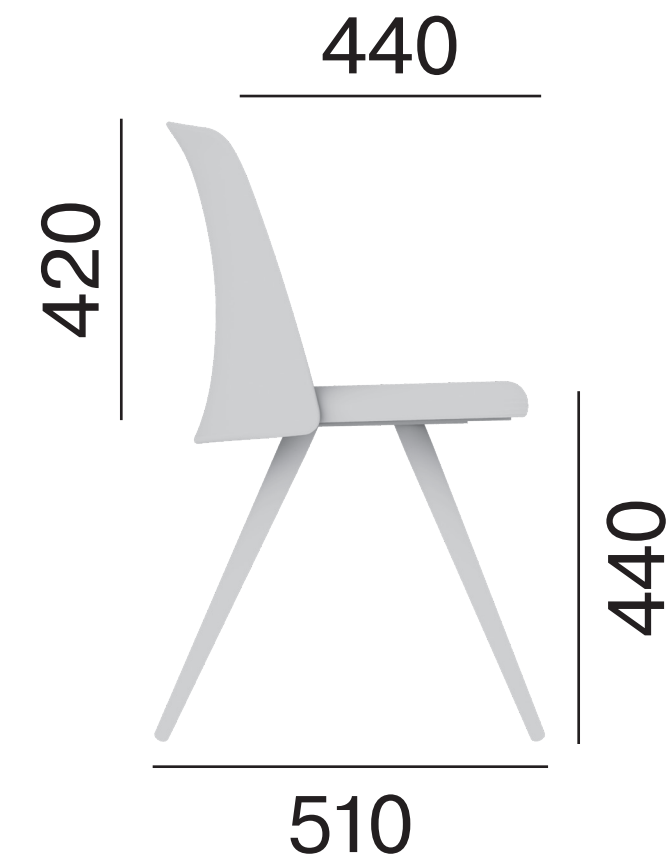

LD Seating

Rozměry
Dimensions
Maße
Dimensions

Melody Chair

Melody Chair 36 1, F37-N6

Melody Chair 36 1, F60

Melody Chair 36 1, F90

Melody Chair 36 1, F95

Melody Chair 361-D

Melody Chair 361-Q

Melody Chair 367,F34