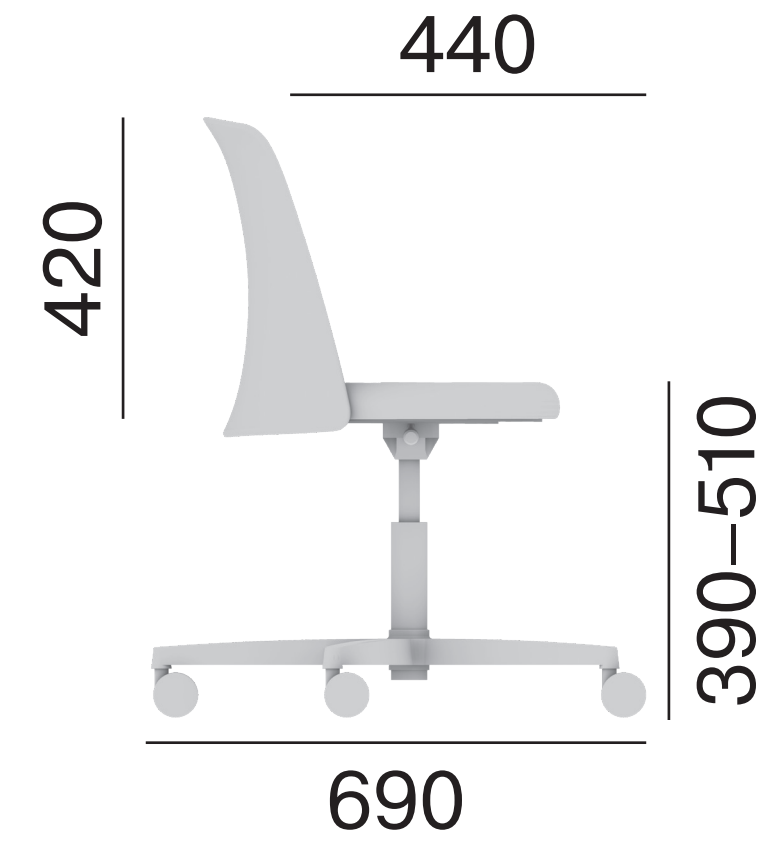

LD Seating

Rozměry
Dimensions
Maße
Dimensions

Melody Chair

Melody Chair 36 1, F37-N6

Melody Chair 36 1, F60

Melody Chair 36 1, F90

Melody Chair 36 1, F95

Melody Chair 361-D

Melody Chair 361-Q

Melody Chair 367,F34