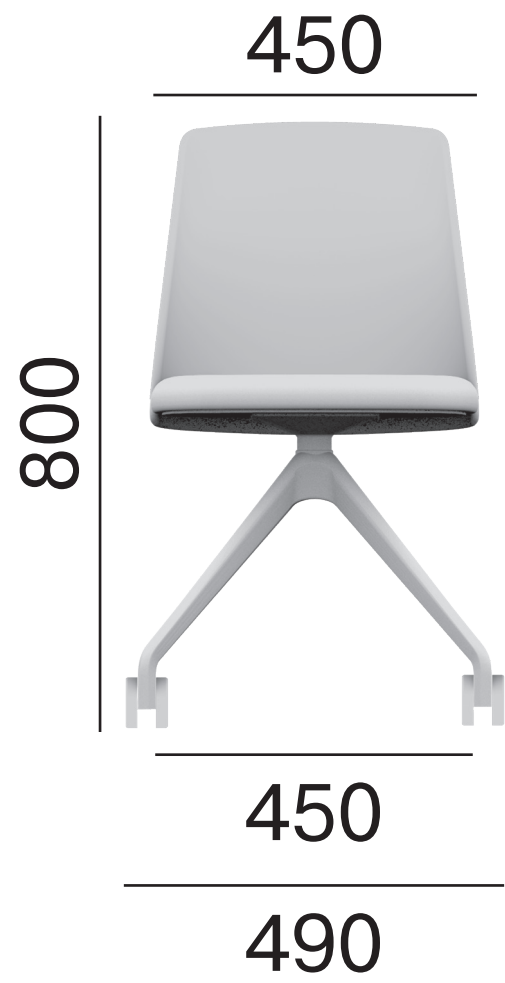

LD Seating

Rozměry
Dimensions
Maße
Dimensions

Melody Chair

Melody Chair 36 1, F37-N6

Melody Chair 36 1, F60

Melody Chair 36 1, F90

Melody Chair 36 1, F95

Melody Chair 361-D

Melody Chair 361-Q

Melody Chair 367,F34