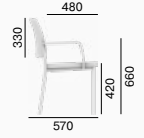

180, BR

9 kg

7

7

A

AA

180-N2, BR-N2

193, BR

10 kg

7

9

A

AA

193-N1, BR-N1

190, BR

9 kg

7

7

A

AA

190-N1, BR-N1