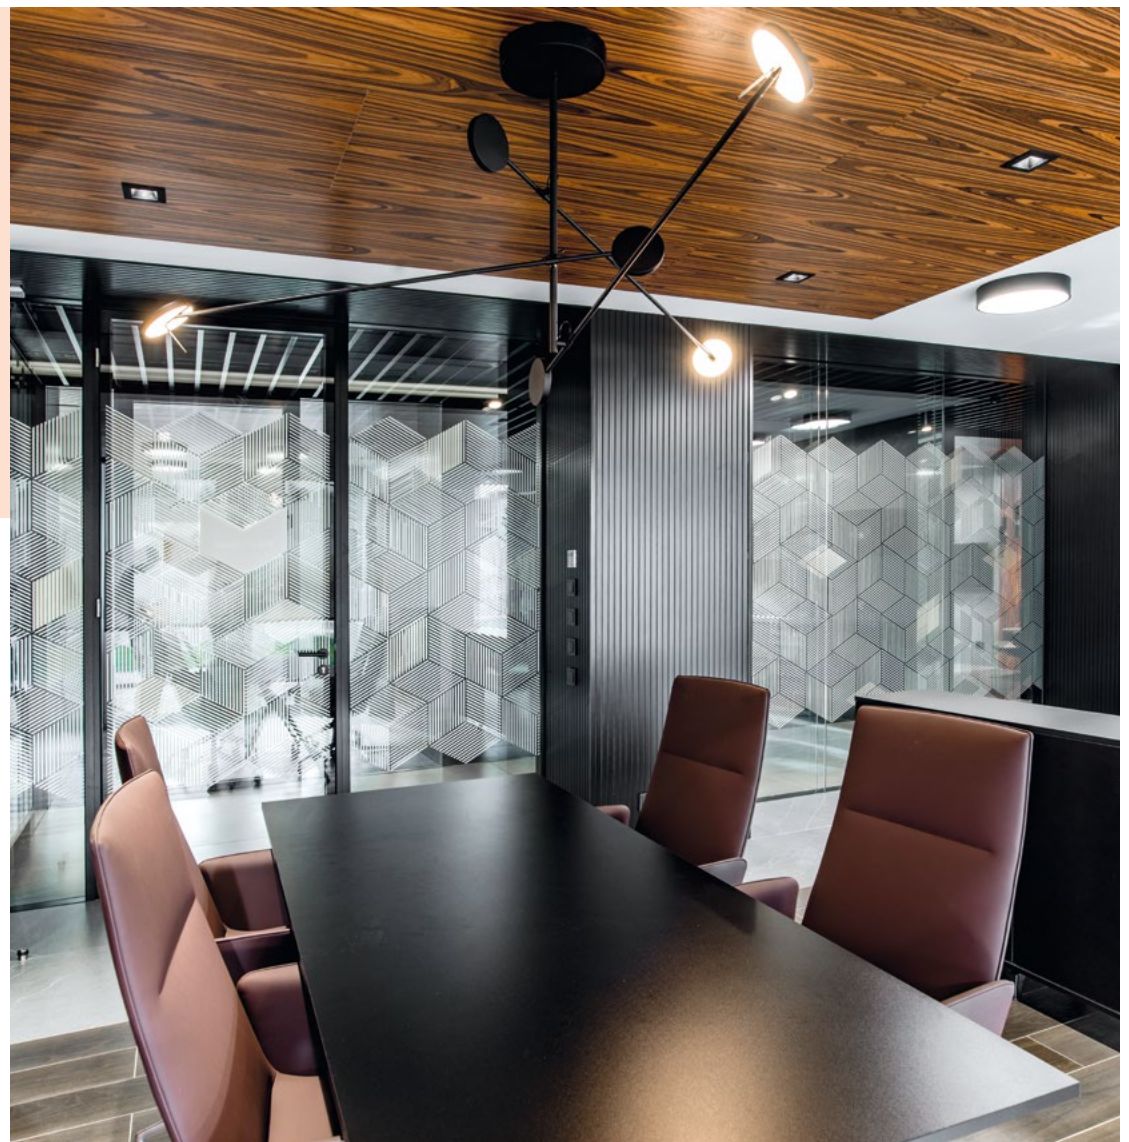

Ajna Dental Clinic

Harmony Modern