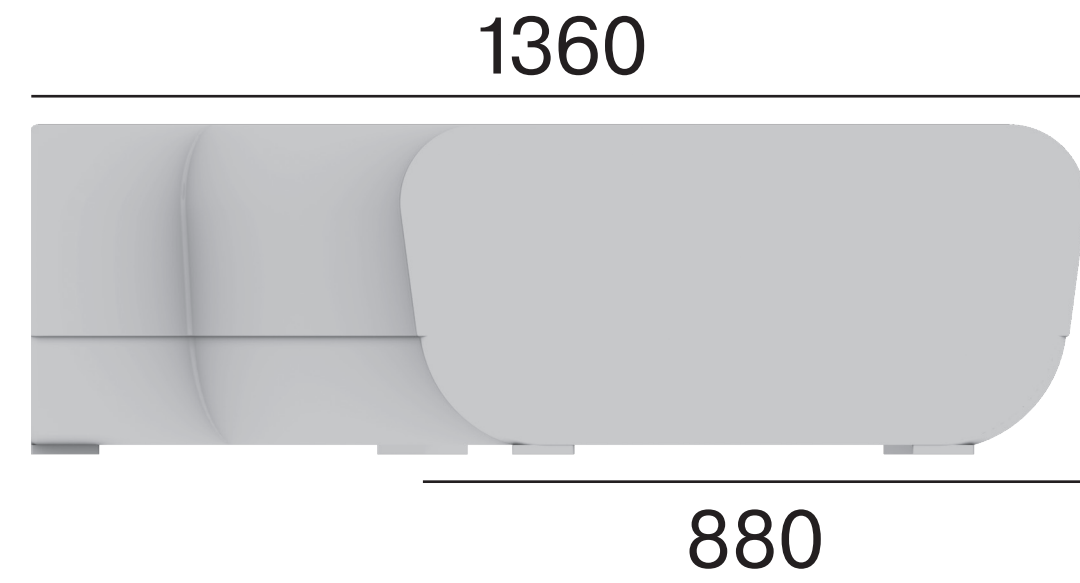

LD Seating

Rozměry
Dimensions
Maße
Dimensions

Open Port

**LD
Seating**

Open Port OP-K, BR

LD Seating

Open Port OP-D2

LD Seating

Open Port OP-D3/90

LD Seating

Open Port OP-D45

LD Seating

Open Port OP-D90

LD Seating

Open Port OP-DS

LD Seating

Open Port OP-D

LD Seating

Open Port OP-K

LD Seating

Open Port OP-P

LD Seating

Open Port OP-T