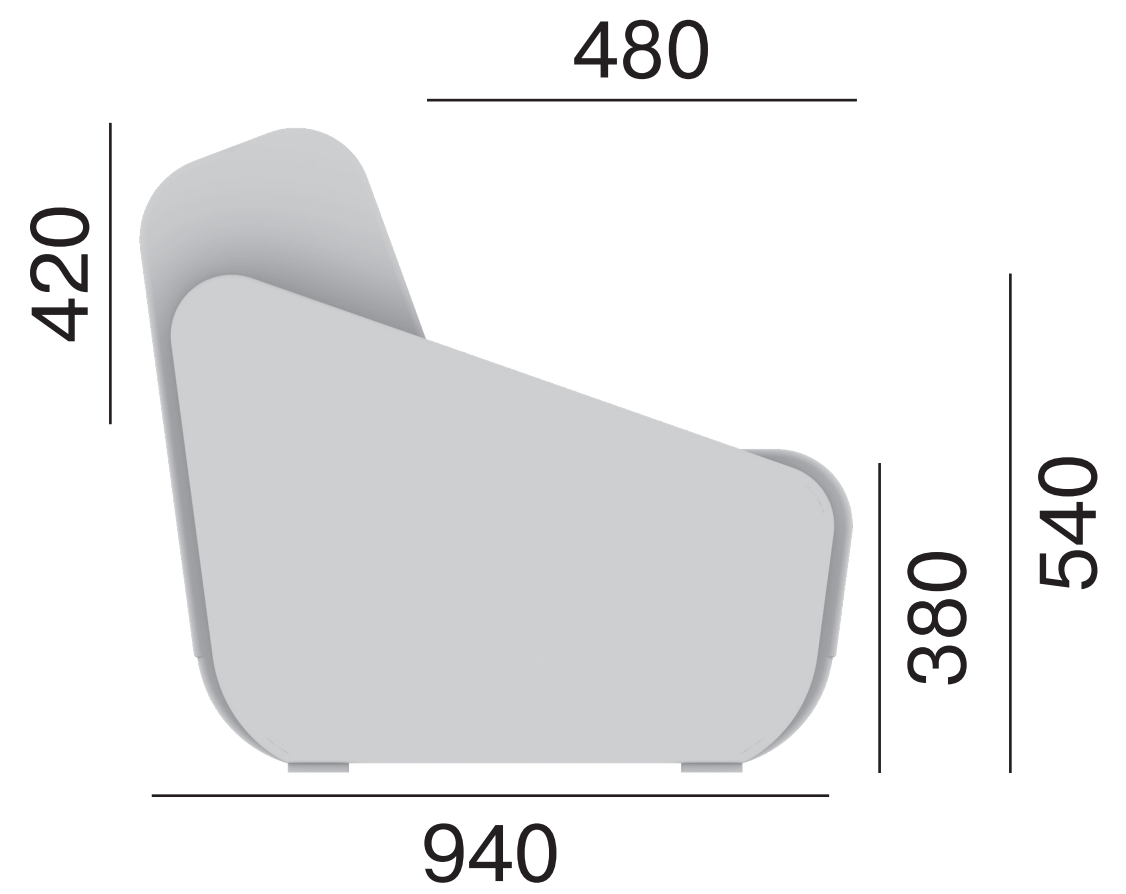

LD Seating

Rozměry
Dimensions
Maße
Dimensions

Open Port

**LD
Seating**

Open Port OP-K, BR

LD Seating

Open Port OP-D2

LD Seating

Open Port OP-D3/90

LD Seating

Open Port OP-D45

LD Seating

Open Port OP-D90

LD Seating

Open Port OP-DS

LD Seating

Open Port OP-D

LD Seating

Open Port OP-K

LD Seating

Open Port OP-P

LD Seating

Open Port OP-T