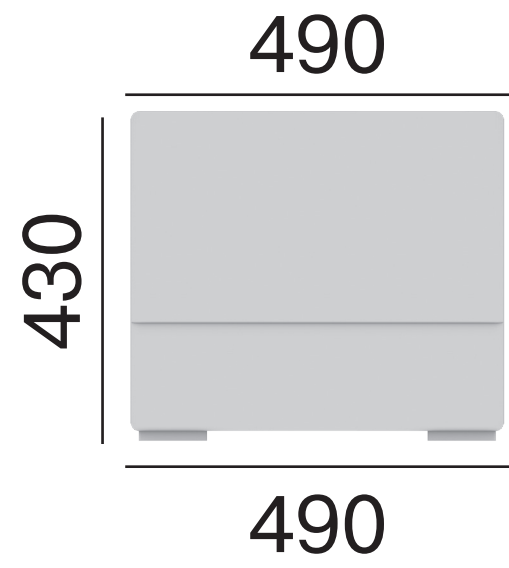

LD Seating

Rozměry
Dimensions
Maße
Dimensions

Open Port

**LD
Seating**

Open Port OP-K, BR

LD Seating

Open Port OP-D2

LD Seating

Open Port OP-D

LD Seating

Open Port OP-K

LD Seating

Open Port OP-P

LD Seating

Open Port OP-T