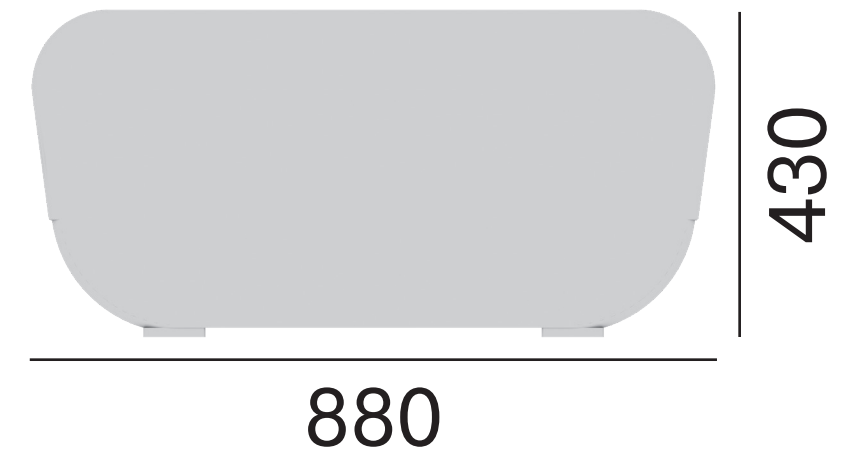

LD Seating

Rozměry
Dimensions
Maße
Dimensions

Open Port

**LD
Seating**

Open Port OP-K, BR

LD Seating

Open Port OP-D2

LD Seating

Open Port OP-D3/90

LD Seating

Open Port OP-D45

LD Seating

Open Port OP-D90

LD Seating

Open Port OP-DS

LD Seating

Open Port OP-D

LD Seating

Open Port OP-K

LD Seating

Open Port OP-P

LD Seating

Open Port OP-T