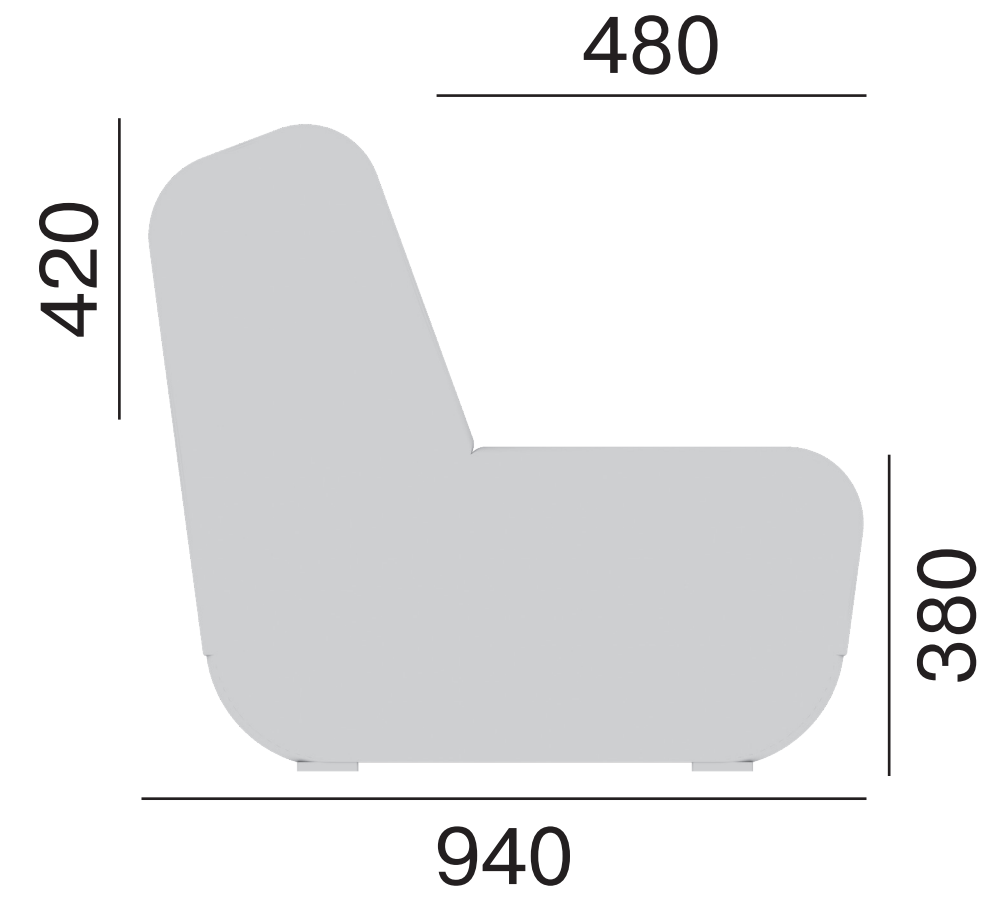

LD Seating

Rozměry
Dimensions
Maße
Dimensions

Open Port

**LD
Seating**

Open Port OP-K, BR

LD Seating

Open Port OP-D2

LD Seating

Open Port OP-D3/90

LD Seating

Open Port OP-D45

LD Seating

Open Port OP-D90

LD Seating

Open Port OP-DS

LD Seating

Open Port OP-D

LD Seating

Open Port OP-K

LD Seating

Open Port OP-P

LD Seating

Open Port OP-T