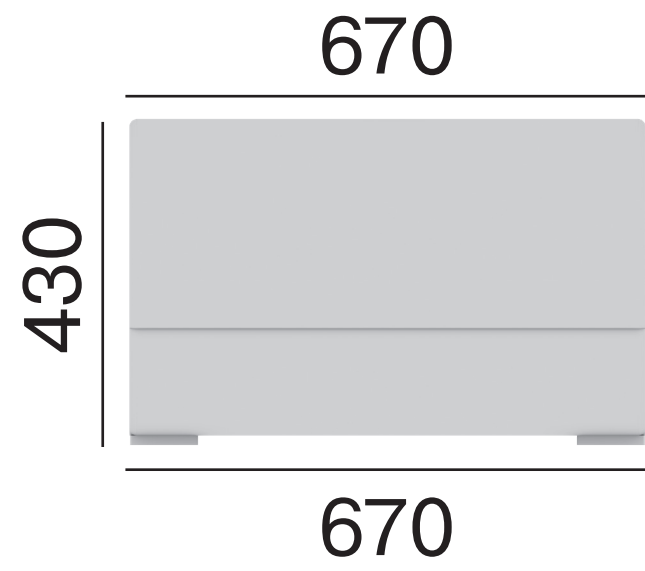

LD Seating

Rozměry
Dimensions
Maße
Dimensions

Open Port

**LD
Seating**

Open Port OP-K, BR

LD Seating

Open Port OP-D2

LD Seating

Open Port OP-D3/90

LD Seating

Open Port OP-D45

LD Seating

Open Port OP-D90

LD Seating

Open Port OP-DS

LD Seating

Open Port OP-D

LD Seating

Open Port OP-K

LD Seating

Open Port OP-P

LD Seating

Open Port OP-T