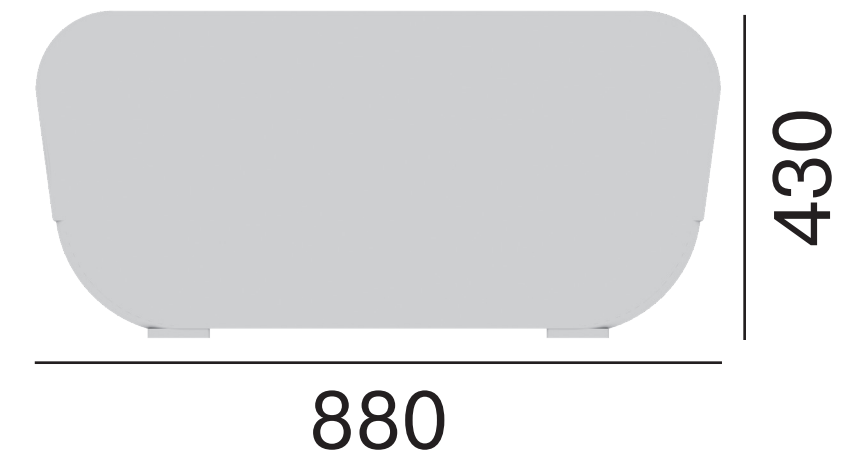

LD Seating

Rozměry
Dimensions
Maße
Dimensions

Open Port

**LD
Seating**

Open Port OP-K, BR

LD Seating

Open Port OP-D2

LD Seating

Open Port OP-D3/90

LD Seating

Open Port OP-D45

LD Seating

Open Port OP-D90

LD Seating

Open Port OP-DS

LD Seating

Open Port OP-D

LD Seating

Open Port OP-K

LD Seating

Open Port OP-P

LD Seating

Open Port OP-T