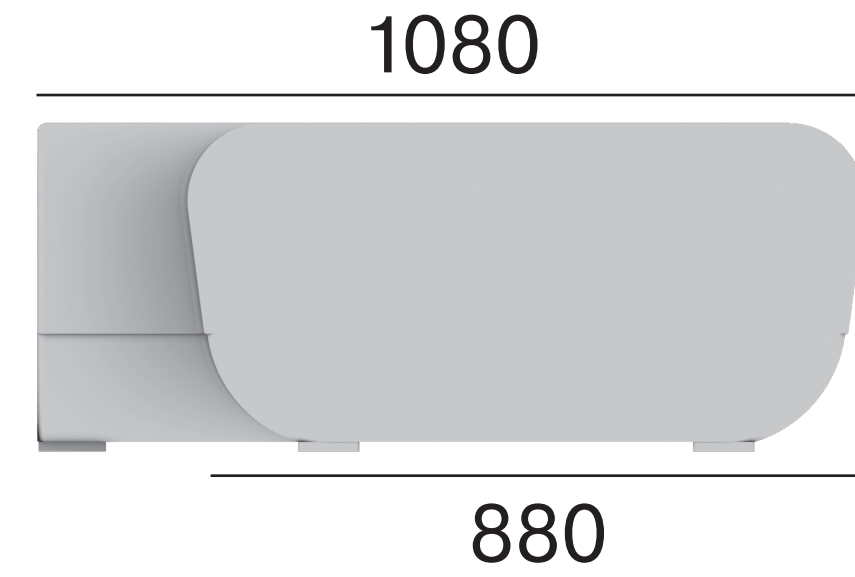

LD Seating

Rozměry
Dimensions
Maße
Dimensions

Open Port

**LD
Seating**

Open Port OP-K, BR

LD Seating

Open Port OP-D2

LD Seating

Open Port OP-D3/90

LD Seating

Open Port OP-D45

LD Seating

Open Port OP-D90

LD Seating

Open Port OP-DS

LD Seating

Open Port OP-D

LD Seating

Open Port OP-K

LD Seating

Open Port OP-P

LD Seating

Open Port OP-T