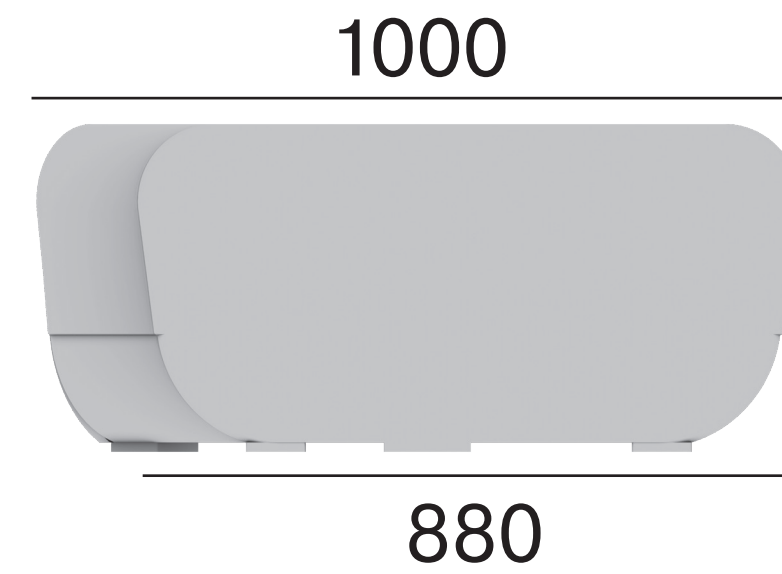

LD Seating

Rozměry
Dimensions
Maße
Dimensions

Open Port

**LD
Seating**

Open Port OP-K, BR

LD Seating

Open Port OP-D2

LD Seating

Open Port OP-D3/90

LD Seating

Open Port OP-D45

LD Seating

Open Port OP-D90

LD Seating

Open Port OP-DS

LD Seating

Open Port OP-D

LD Seating

Open Port OP-K

LD Seating

Open Port OP-P

LD Seating

Open Port OP-T