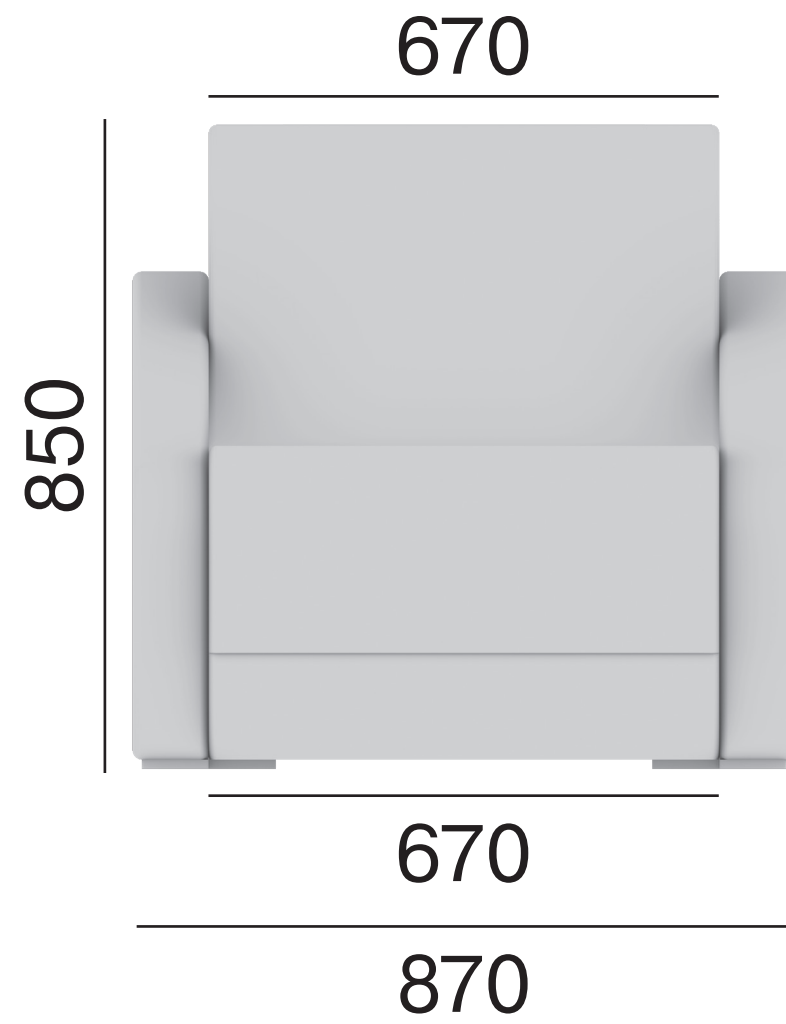

LD Seating

Rozměry
Dimensions
Maße
Dimensions

Open Port

**LD
Seating**

Open Port OP-K, BR

LD Seating

Open Port OP-D2

LD Seating

Open Port OP-D3/90

LD Seating

Open Port OP-D45

LD Seating

Open Port OP-D90

LD Seating

Open Port OP-DS

LD Seating

Open Port OP-D

LD Seating

Open Port OP-K

LD Seating

Open Port OP-P

LD Seating

Open Port OP-T