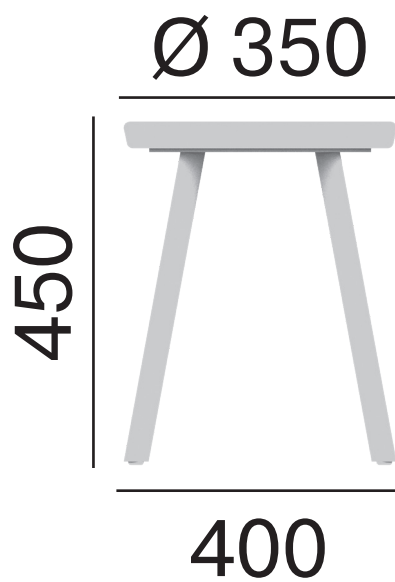

LD Seating

**Rozměry
Dimensions
Maße
Dimensions**

Spot

**LD
Seating**

Spot SP-500

**LD
Seating**

Spot SP-770

**LD
Seating**

Spot SP-670

**LD
Seating**

Spot SP-490-2

**LD
Seating**

Spot SP-490-3

**LD
Seating**

Spot SP-500W

**LD
Seating**

Spot SP-670W