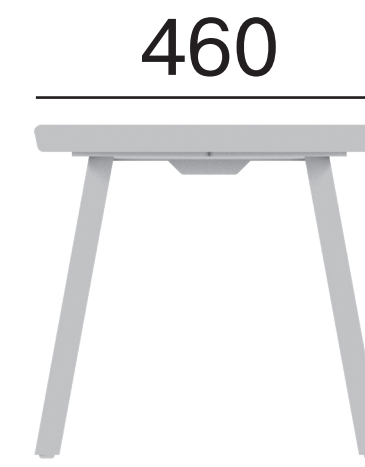

LD Seating

**Rozměry
Dimensions
Maße
Dimensions**

Spot

**LD
Seating**

Spot SP-500

**LD
Seating**

Spot SP-770

**LD
Seating**

Spot SP-670

**LD
Seating**

Spot SP-490-2

**LD
Seating**

Spot SP-490-3

**LD
Seating**

Spot SP-500W

**LD
Seating**

Spot SP-670W